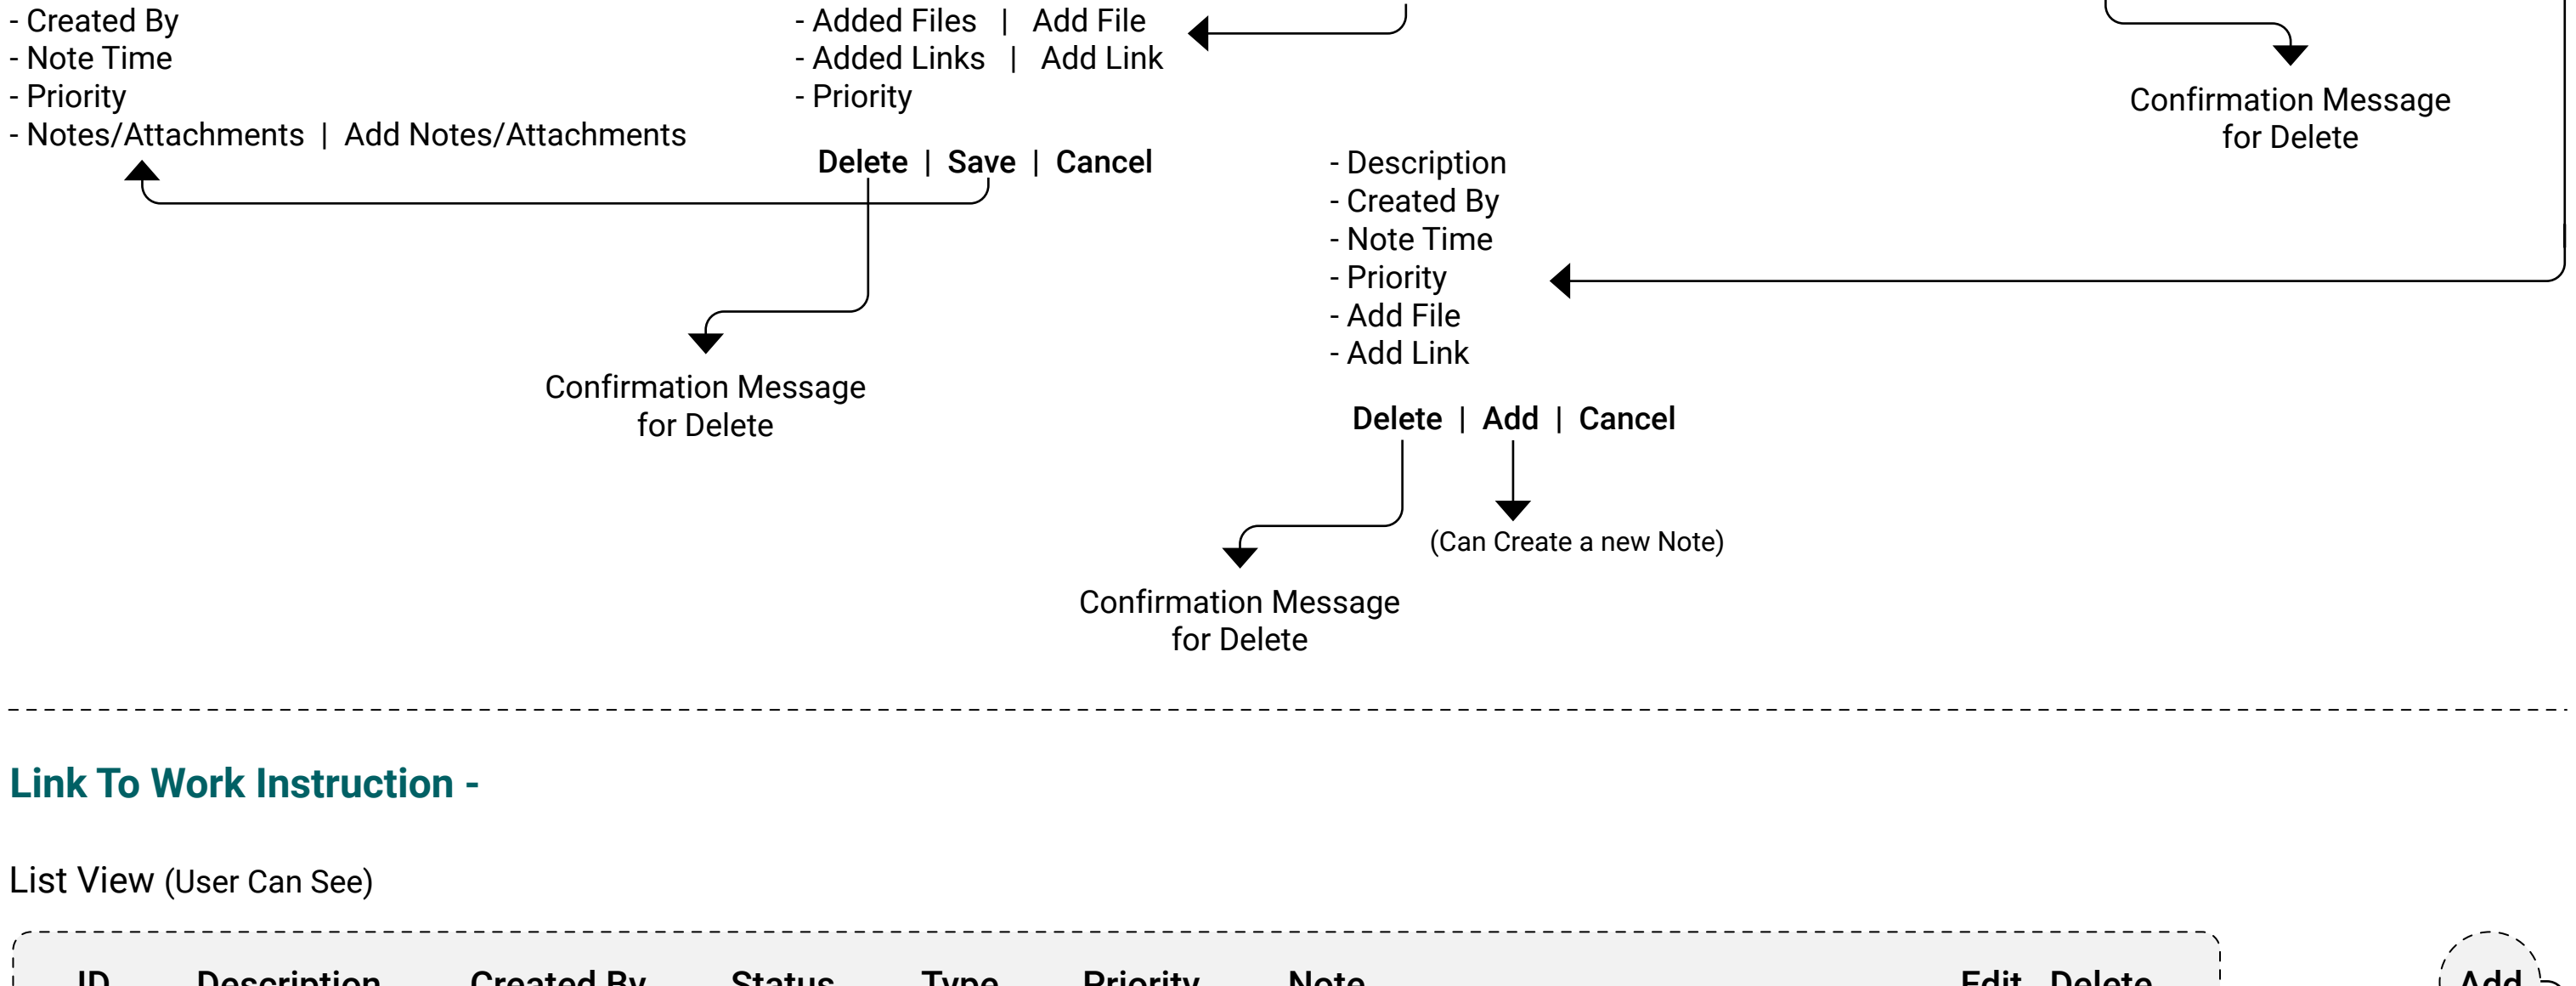

Customer (Administrator)

Customers Home Page

Operator (User)

Home Page (User Can See)

List View (User Can See) of Logbook

Operation ID	Description	Created By	Event Time	Unit	Priority	Status	Notes/Attachments	Edit	Delete	Add
--------------	-------------	------------	------------	------	----------	--------	-------------------	------	--------	-----

Notes -

List View (User Can See)

Description	Created By	Note Time	Priority	Notes/Attachments	Edit	Delete	Add
-------------	------------	-----------	----------	-------------------	------	--------	-----

Link To Work Instruction -