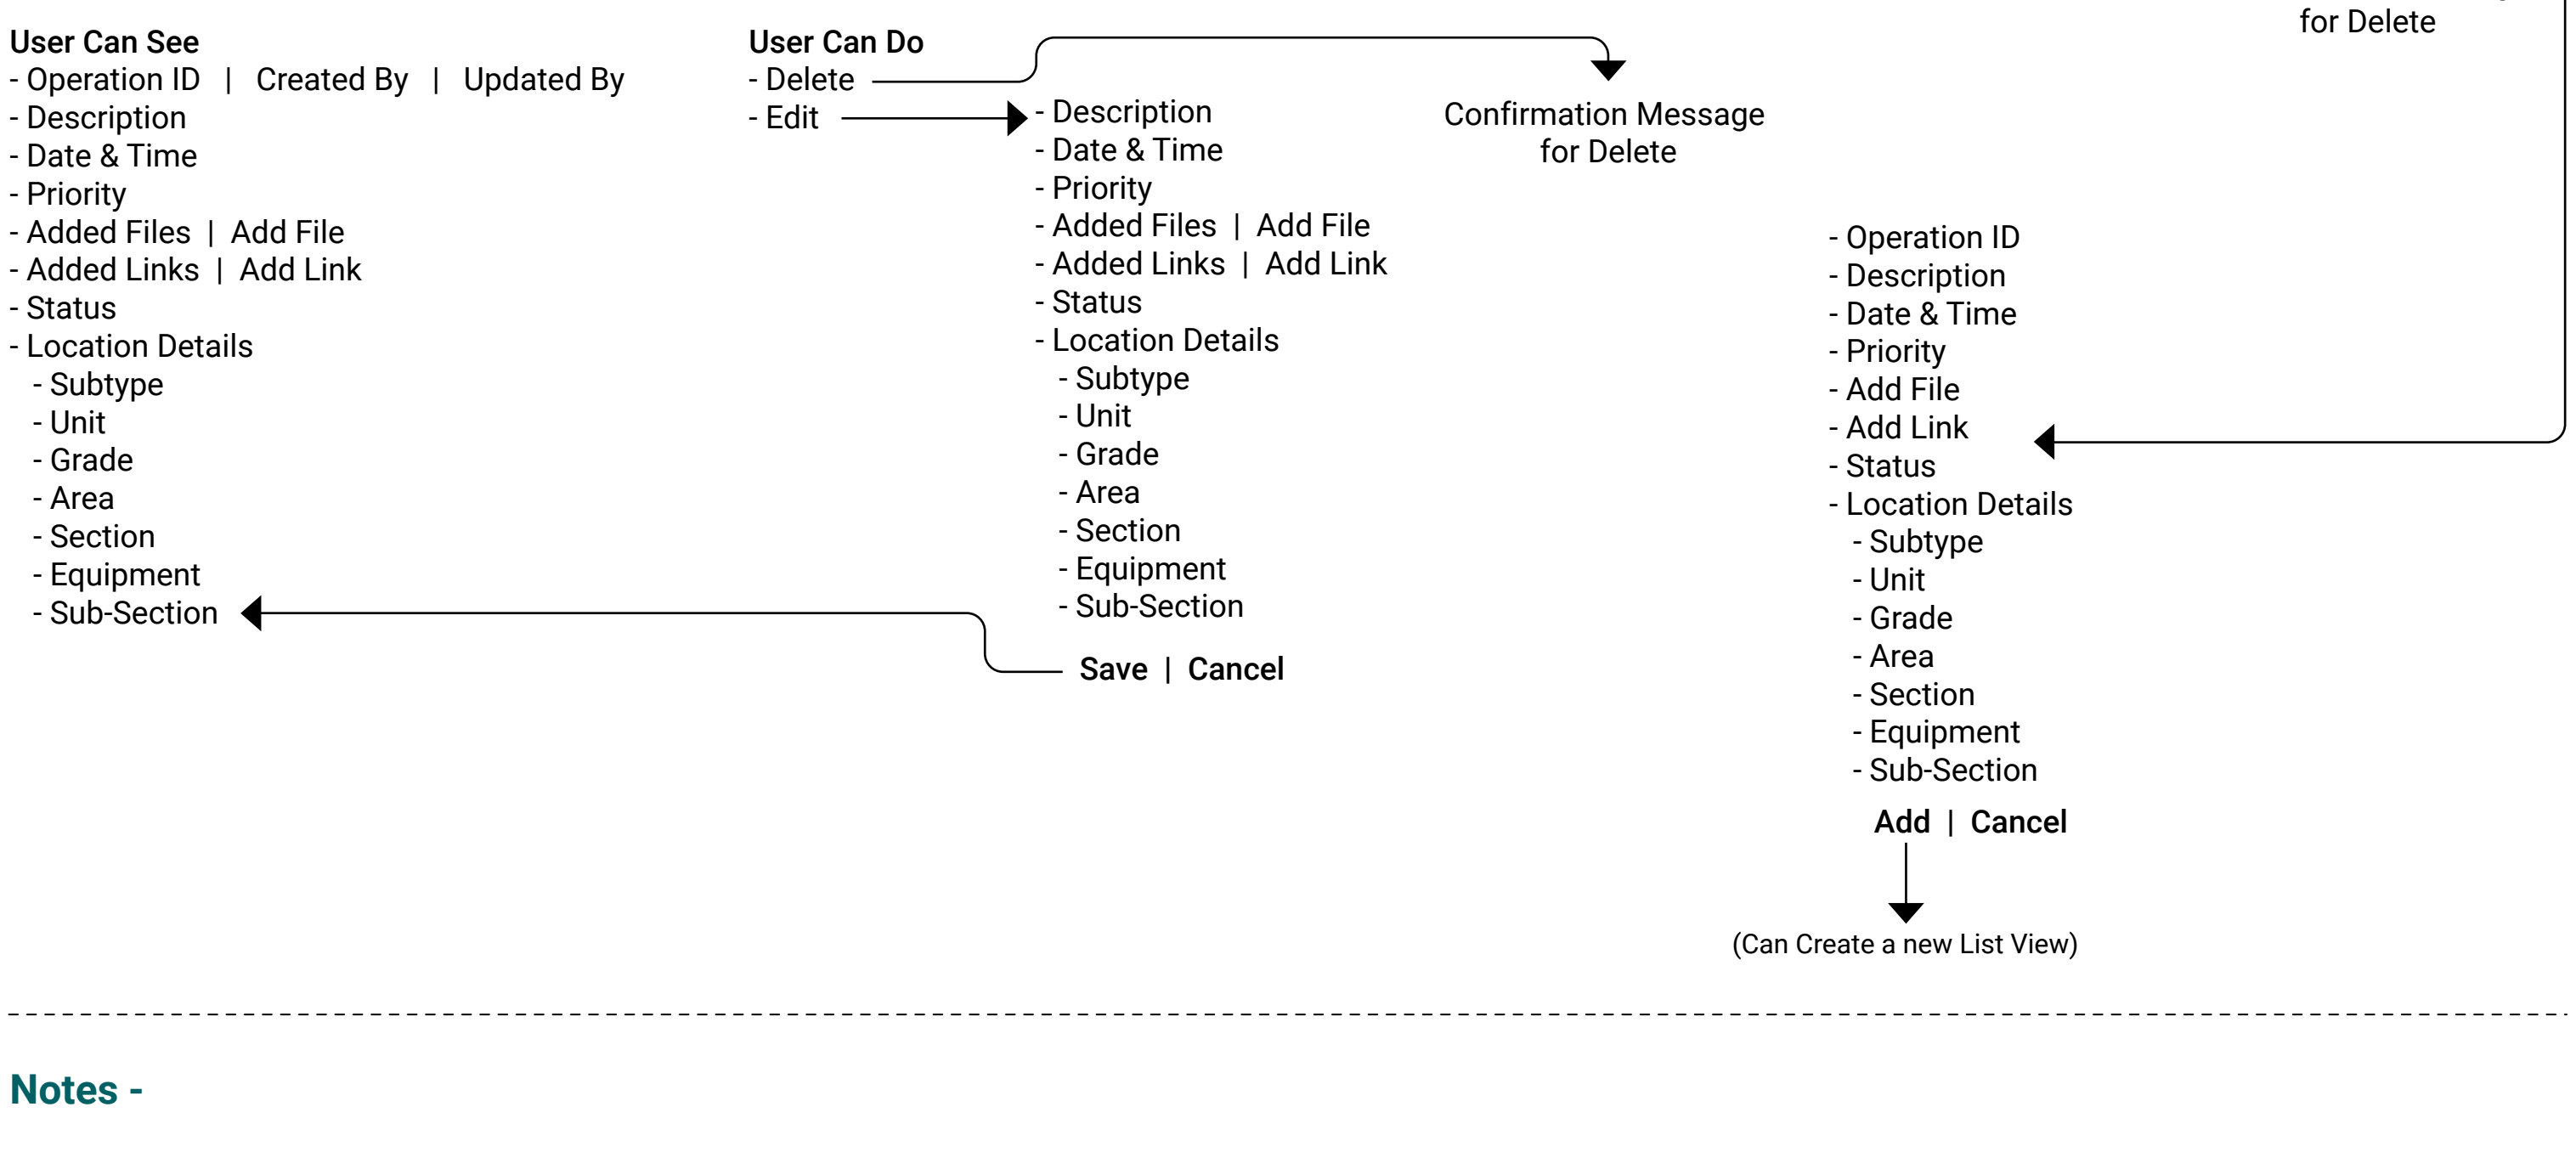

Customer (Administrator)

Customers Home Page

Operator (User)

Home Page (User Can See)

List View (User Can See) of Logbook

Operation ID	Description	Created By	Event Time	Unit	Priority	Status	Notes/Attachments	Edit	Delete	Add
--------------	-------------	------------	------------	------	----------	--------	-------------------	------	--------	-----

Notes -

List View (User Can See)

Description	Created By	Note Time	Priority	Notes/Attachments	Edit	Delete	Add
-------------	------------	-----------	----------	-------------------	------	--------	-----

Link To Work Instruction -

List View (User Can See)

ID	Description	Created By	Status	Type	Priority	Note	Edit	Delete	Add
----	-------------	------------	--------	------	----------	------	------	--------	-----

Audit Trail -

List View (User Can See)

Description	User	Date & Time	Type	Action	Delete
-------------	------	-------------	------	--------	--------

List View (User Can See) of Work Instruction

Maintenance ID	Description	Created By	Created Time	Priority	Status	Notes/Attachments	Edit	Delete	Add
----------------	-------------	------------	--------------	----------	--------	-------------------	------	--------	-----