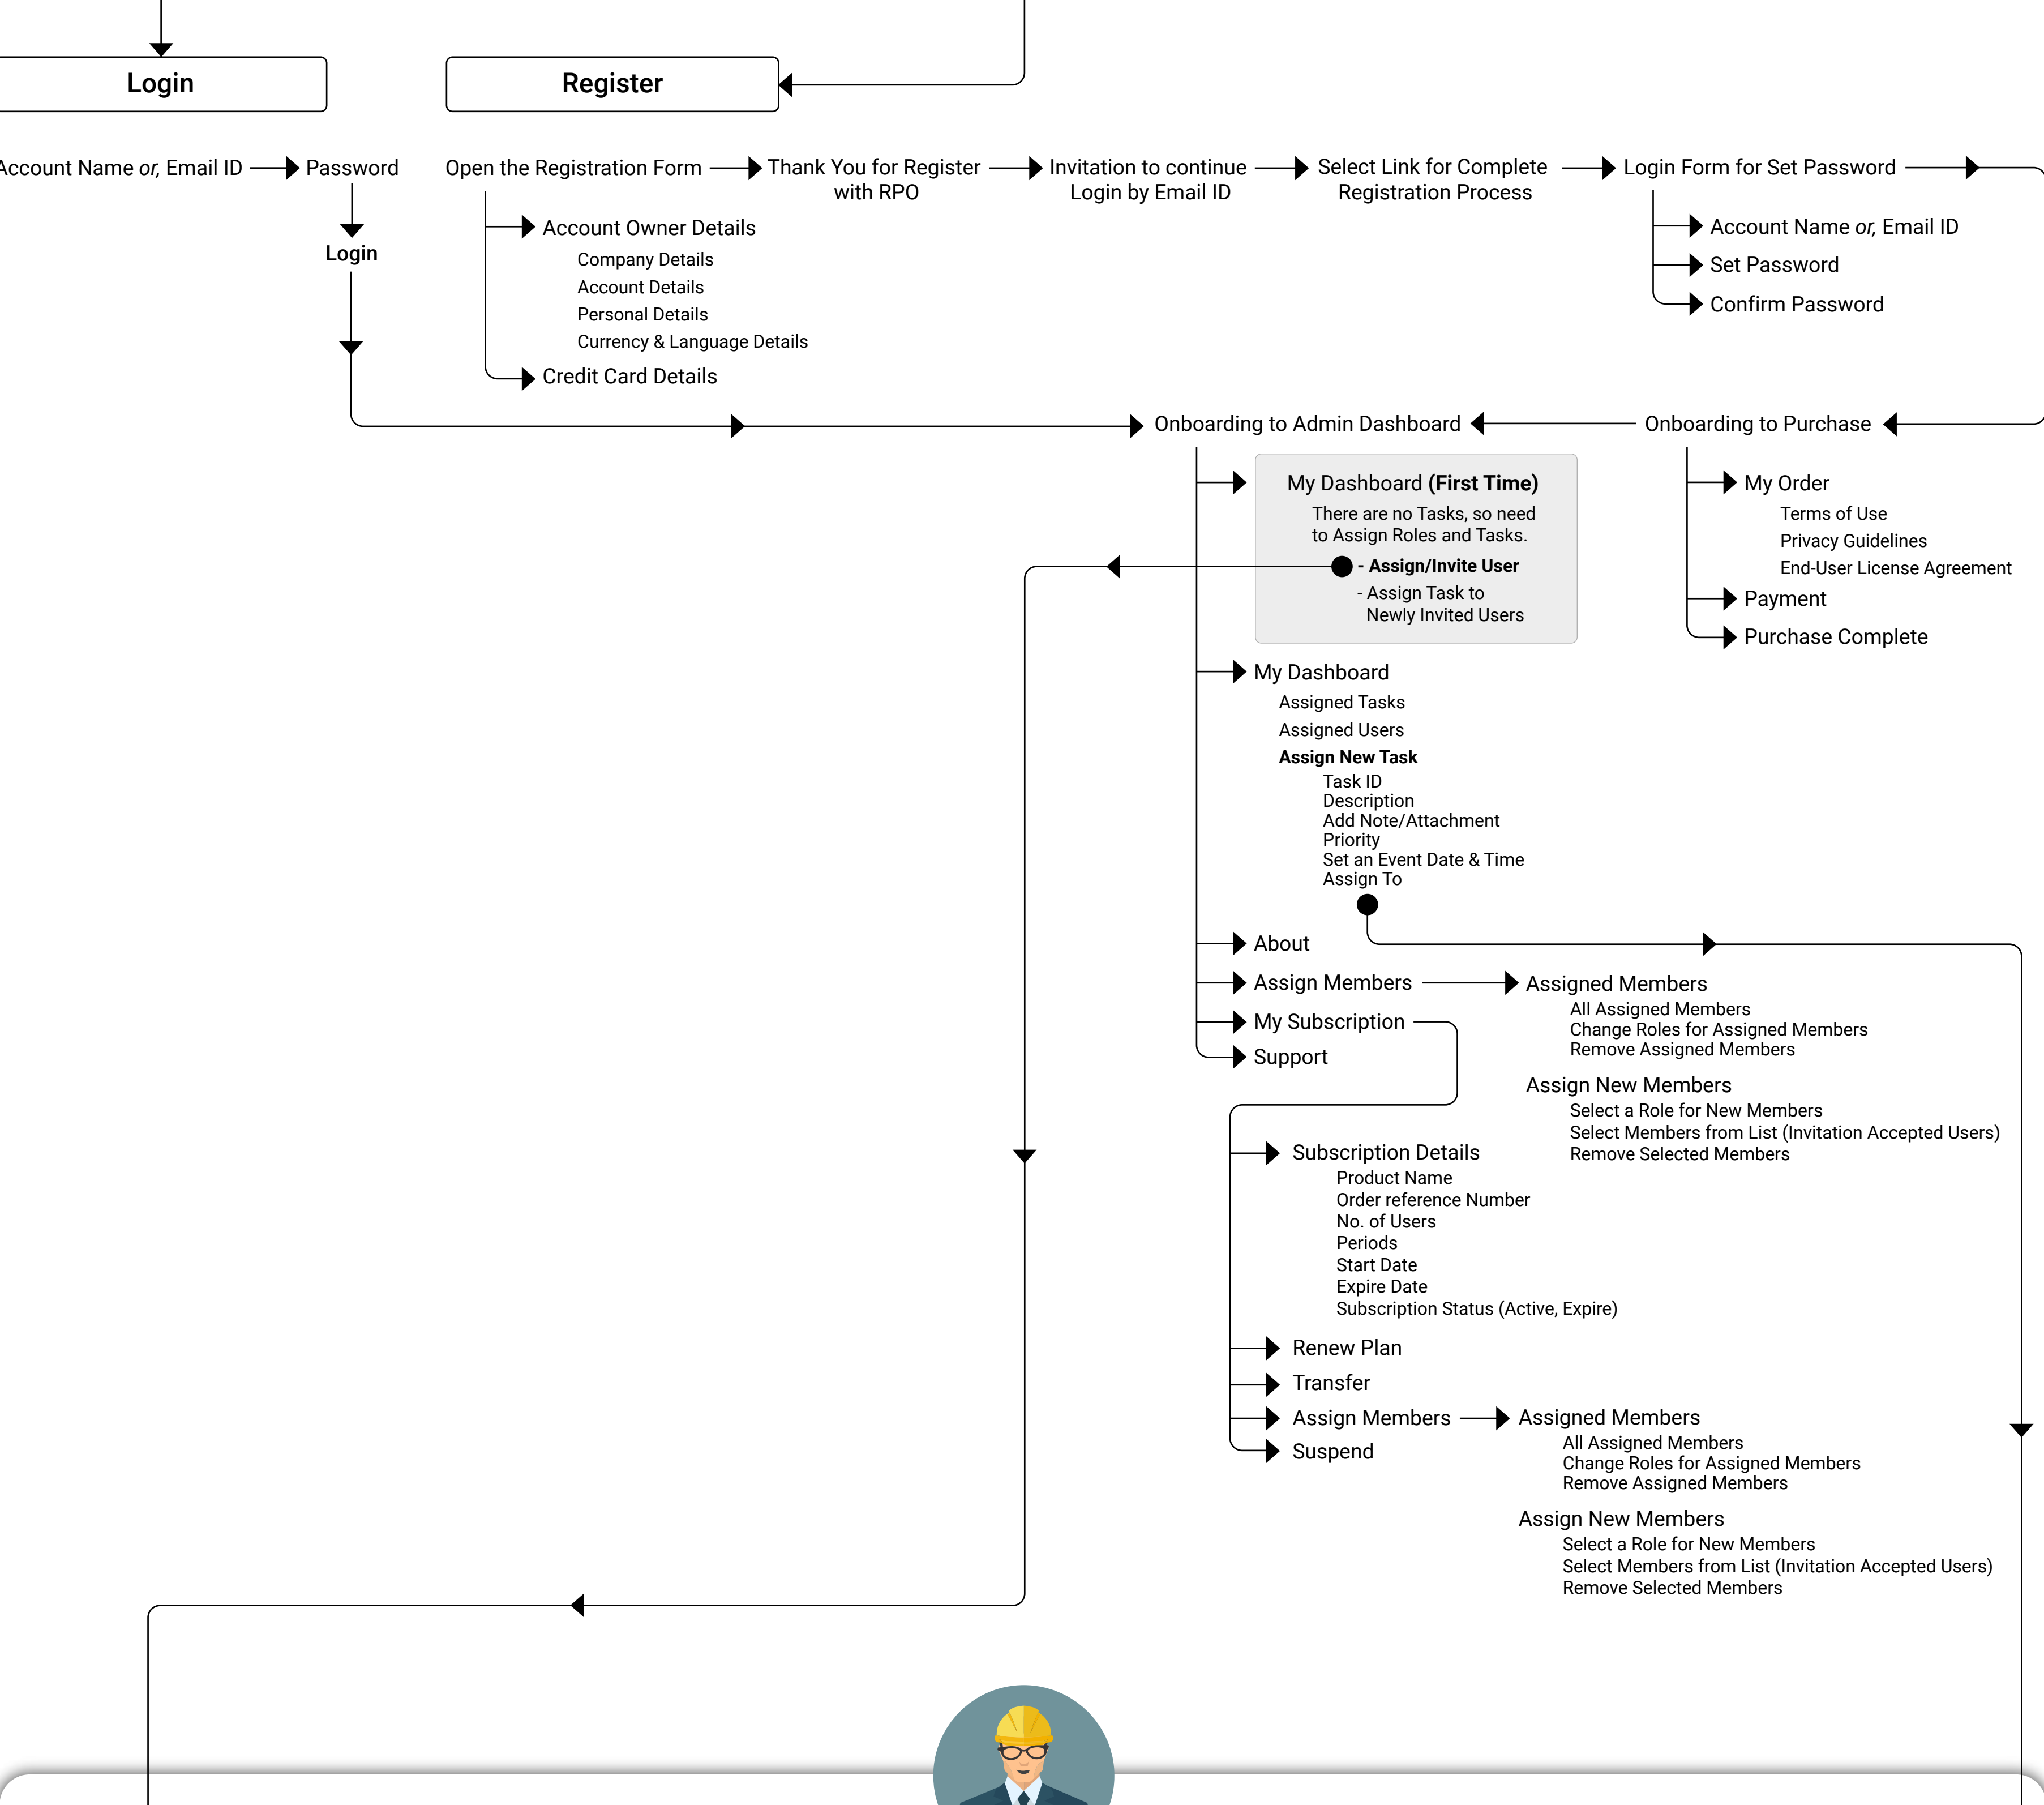

Customer (Administrator)

Customers Home Page

Operator (User)

Home Page (User Can See)

List View (User Can See) of Logbook

Operation ID	Description	Created By	Event Time	Unit	Priority	Status	Notes/Attachments	Edit	Delete	Add
--------------	-------------	------------	------------	------	----------	--------	-------------------	------	--------	-----

Notes -

List View (User Can See)

Description	Created By	Note Time	Priority	Notes/Attachments	Edit	Delete	Add
-------------	------------	-----------	----------	-------------------	------	--------	-----

Link To Work Instruction -

List View (User Can See)

ID	Description	Created By	Status	Type	Priority	Note	Edit	Delete	Add
----	-------------	------------	--------	------	----------	------	------	--------	-----

Audit Trail -

List View (User Can See)

Notes -

List View (User Can See)

Description	Created By	Note Time	Priority	Notes/Attachments	Edit	Delete	Add
-------------	------------	-----------	----------	-------------------	------	--------	-----

Audit Trail -