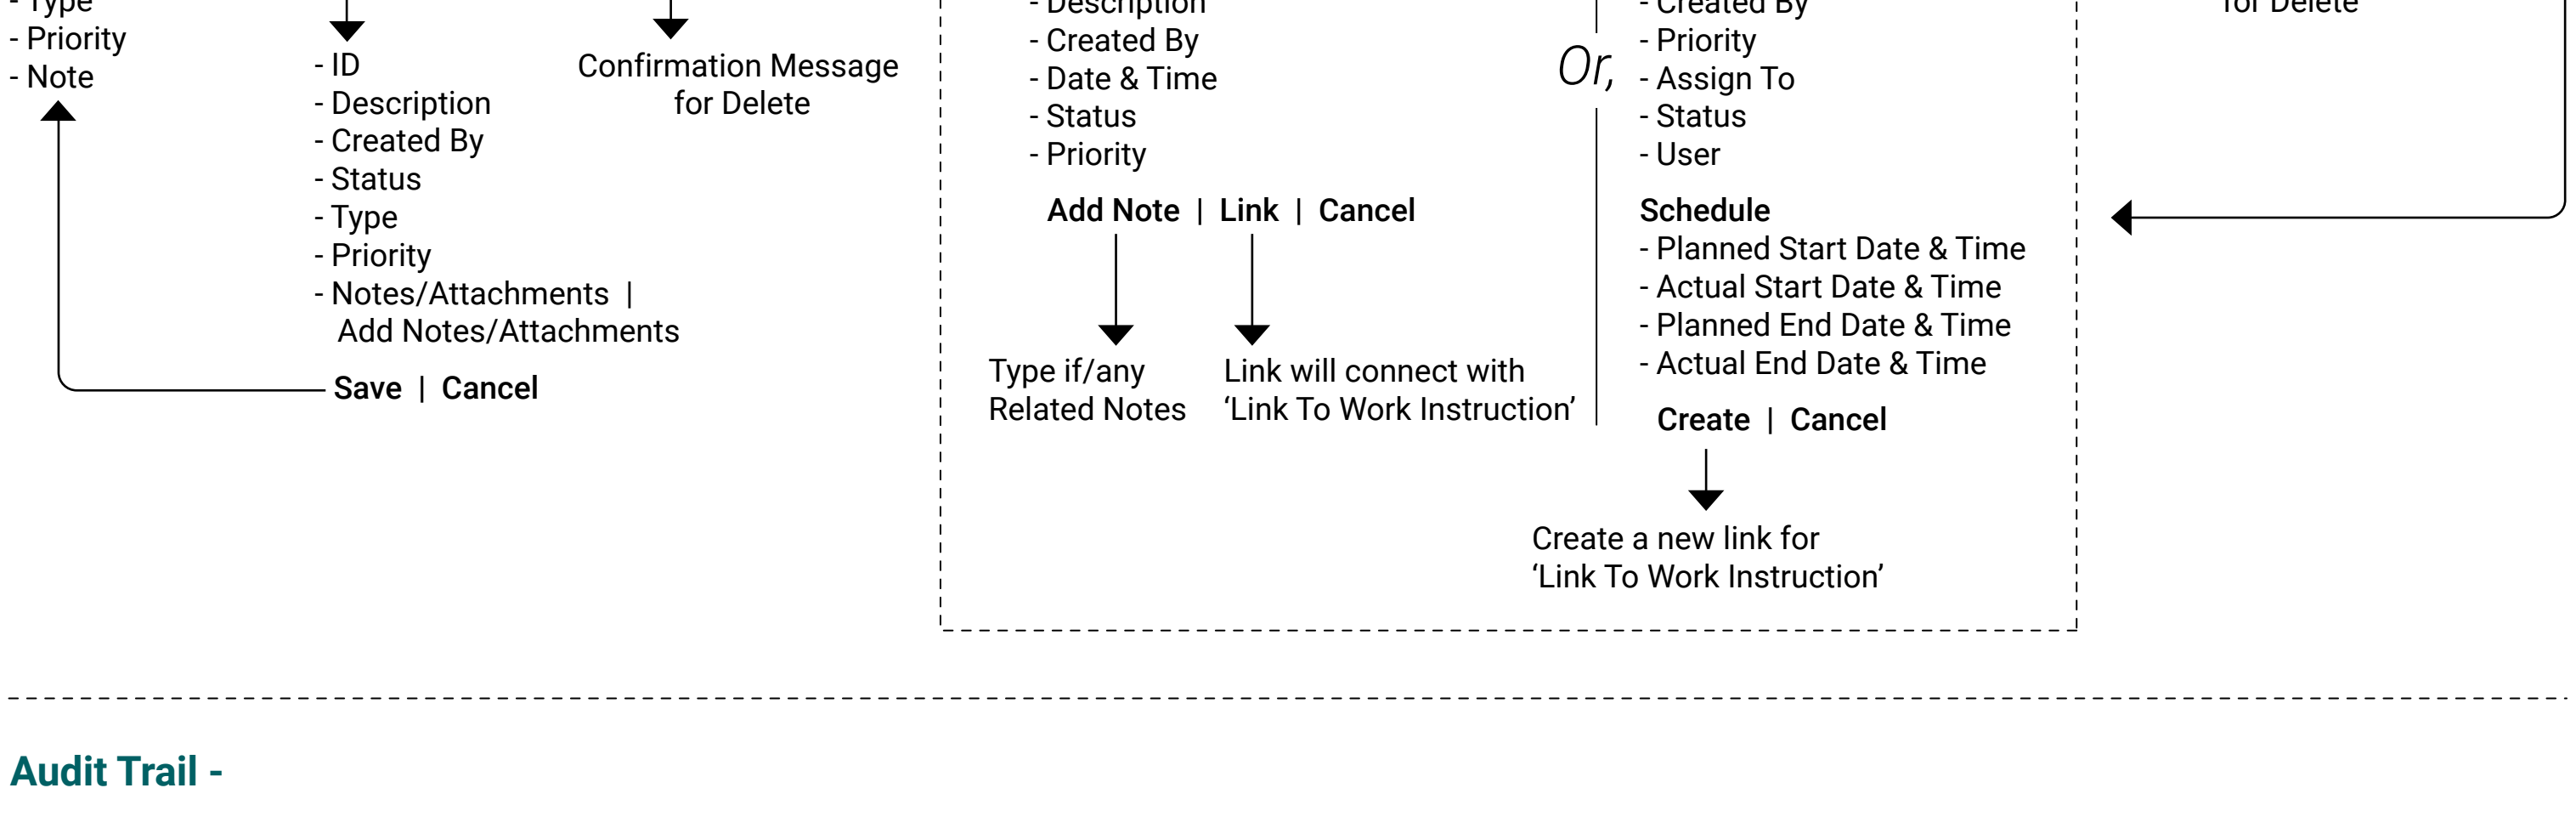

Customer (Administrator)

Customers Home Page

Operator (User)

Home Page (User Can See)

List View (User Can See) of Logbook

Operation ID	Description	Created By	Event Time	Unit	Priority	Status	Notes/Attachments	Edit	Delete	Add
--------------	-------------	------------	------------	------	----------	--------	-------------------	------	--------	-----

Notes -

List View (User Can See)

Description	Created By	Note Time	Priority	Notes/Attachments	Edit	Delete	Add
-------------	------------	-----------	----------	-------------------	------	--------	-----

Link To Work Instruction -

List View (User Can See)

ID	Description	Created By	Status	Type	Priority	Note	Edit	Delete	Add
----	-------------	------------	--------	------	----------	------	------	--------	-----

Audit Trail -

List View (User Can See)

Description	User	Date & Time	Type	Action	Delete
-------------	------	-------------	------	--------	--------

List View (User Can See) of Work Instruction

Maintenance ID	Description	Created By	Created Time	Priority	Status	Notes/Attachments	Edit	Delete	Add
----------------	-------------	------------	--------------	----------	--------	-------------------	------	--------	-----