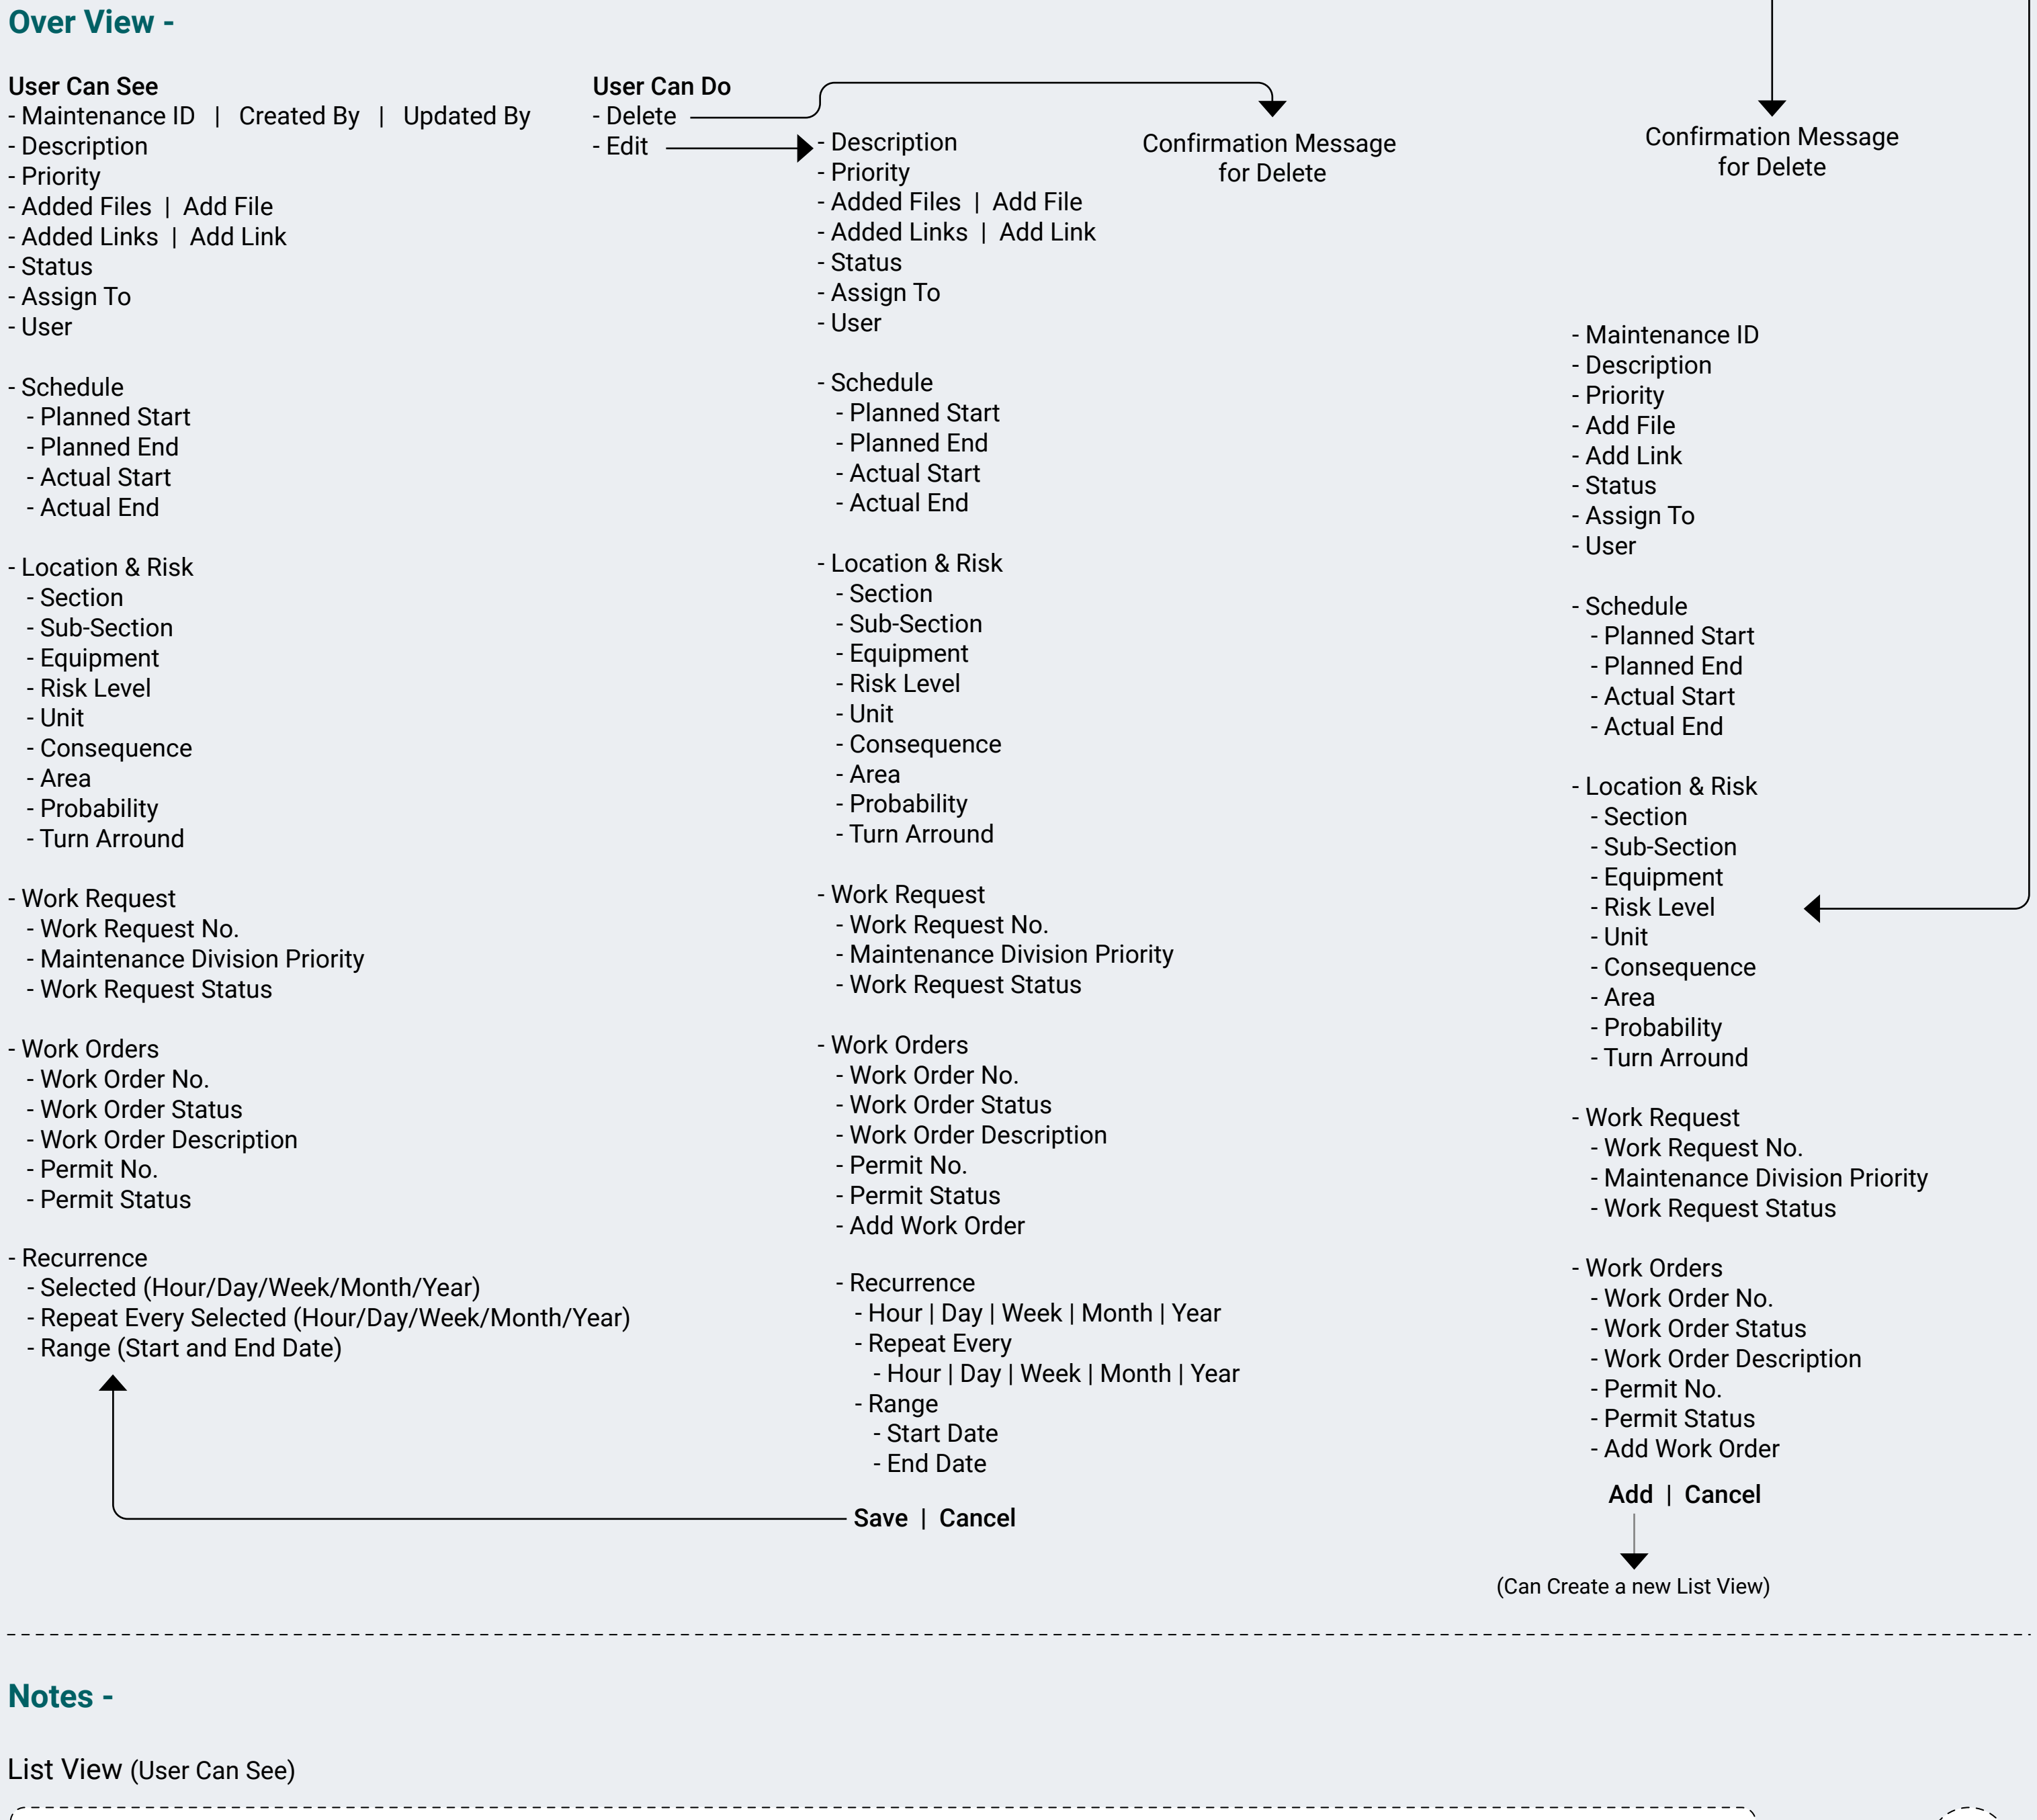

Notes -

List View (User Can See)

Description	Created By	Note Time	Priority	Notes/Attachments	Edit	Delete	Add
-------------	------------	-----------	----------	-------------------	------	--------	-----

Link To Work Instruction -

List View (User Can See)

ID	Description	Created By	Status	Type	Priority	Note	Edit	Delete	Add
----	-------------	------------	--------	------	----------	------	------	--------	-----

Audit Trail -

List View (User Can See)

Description	User	Date & Time	Type	Action	Delete
-------------	------	-------------	------	--------	--------

List View (User Can See) of Work Instruction

Maintenance ID	Description	Created By	Created Time	Priority	Status	Notes/Attachments	Edit	Delete	Add
----------------	-------------	------------	--------------	----------	--------	-------------------	------	--------	-----

Notes -

List View (User Can See)

Description	Created By	Note Time	Priority	Notes/Attachments	Edit	Delete	Add
-------------	------------	-----------	----------	-------------------	------	--------	-----

Audit Trail -