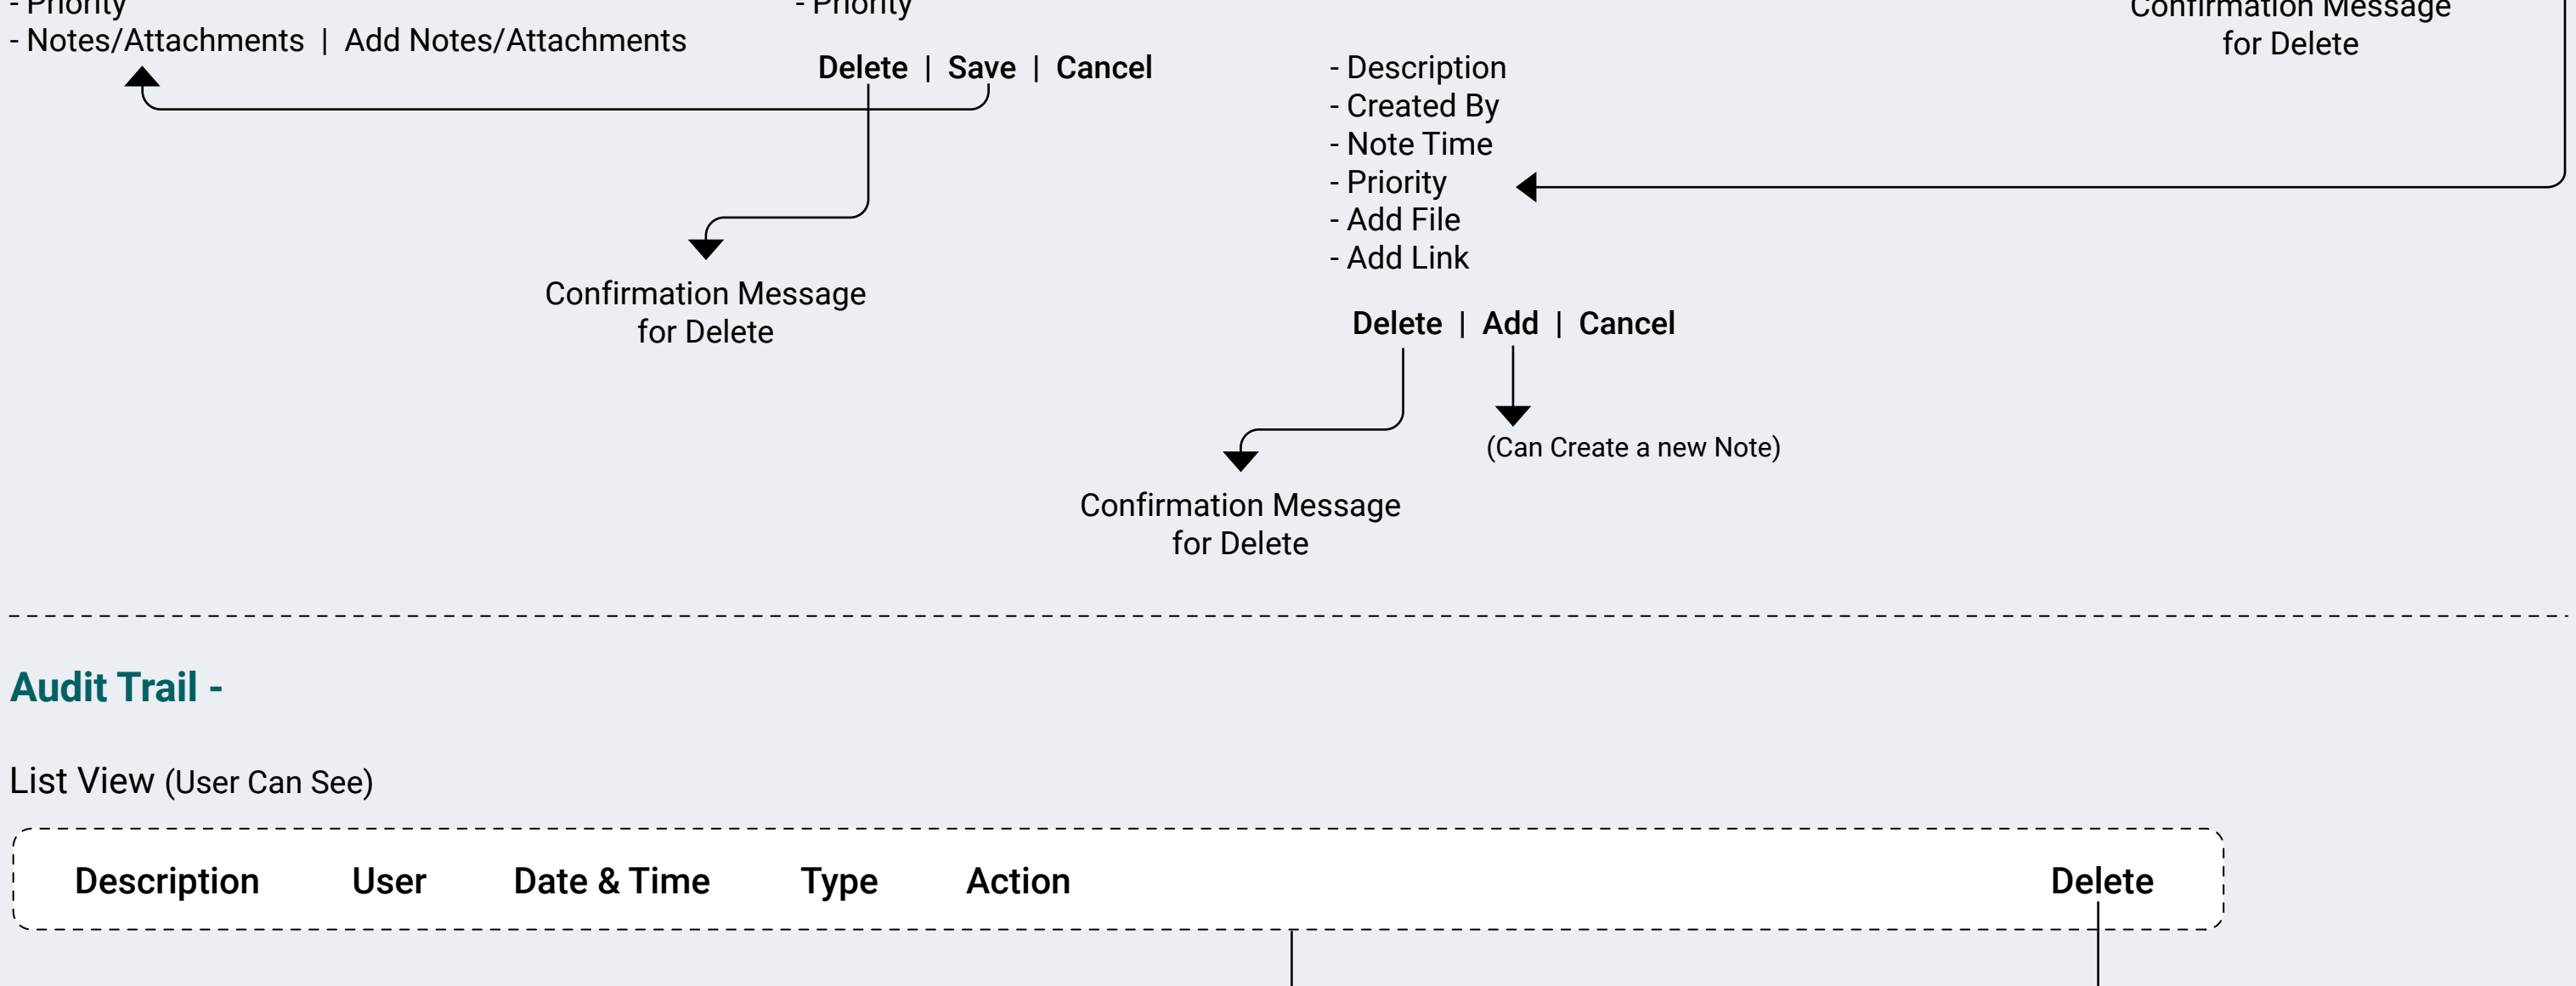

List View (User Can See)

ID	Description	Created By	Status	Type	Priority	Note	Edit	Delete	Add
----	-------------	------------	--------	------	----------	------	------	--------	-----

Audit Trail -

List View (User Can See)

Description	User	Date & Time	Type	Action	Delete
-------------	------	-------------	------	--------	--------

List View (User Can See) of Work Instruction

Maintenance ID	Description	Created By	Created Time	Priority	Status	Notes/Attachments	Edit	Delete	Add
----------------	-------------	------------	--------------	----------	--------	-------------------	------	--------	-----

Notes -

List View (User Can See)

Description	Created By	Note Time	Priority	Notes/Attachments	Edit	Delete	Add
-------------	------------	-----------	----------	-------------------	------	--------	-----

Audit Trail -

List View (User Can See)

Description	User	Date & Time	Type	Action	Delete
-------------	------	-------------	------	--------	--------

List View (User Can See) of Shift Handover

Shift ID	Shift	Shift Time	Section	Sub-Section	Unit	Reporting Role	Status	Modification Comments	Outgoing Comment	Incoming Comment	Notes/Attachments	Edit	Delete
----------	-------	------------	---------	-------------	------	----------------	--------	-----------------------	------------------	------------------	-------------------	------	--------